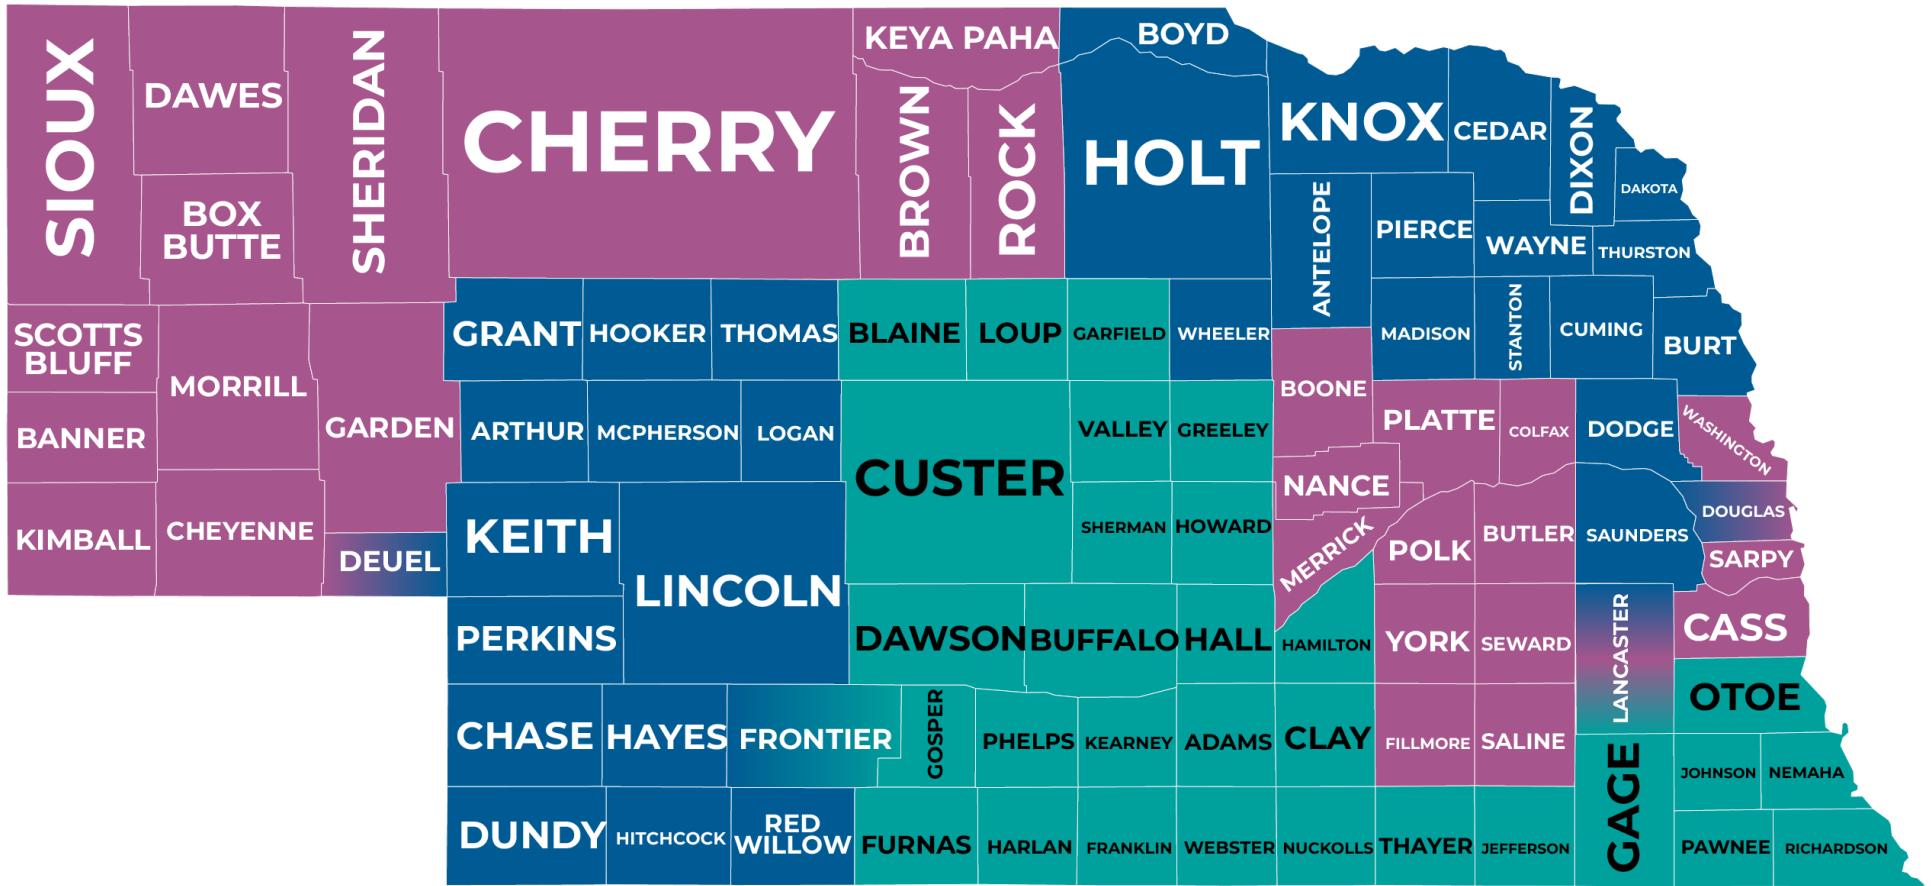

Early Childhood Contacts for School District & ESU Programs

Carol Burk
Early Childhood Education Specialist
Serving ESUs: 3, 6, 7, 13, 17
carol.burk@nebraska.gov
402-429-0094

Emily Daberkow
Early Childhood Education Specialist
Serving ESUs: 4, 5, 9, 10, 11, and LPS
emily.daberkow@nebraska.gov
531-207-9789

Kelly Jones
Early Childhood Education Specialist
Serving ESUs: 1, 2, 8, 15, 16, and OPS
kelly.jones@nebraska.gov
531-207-9852