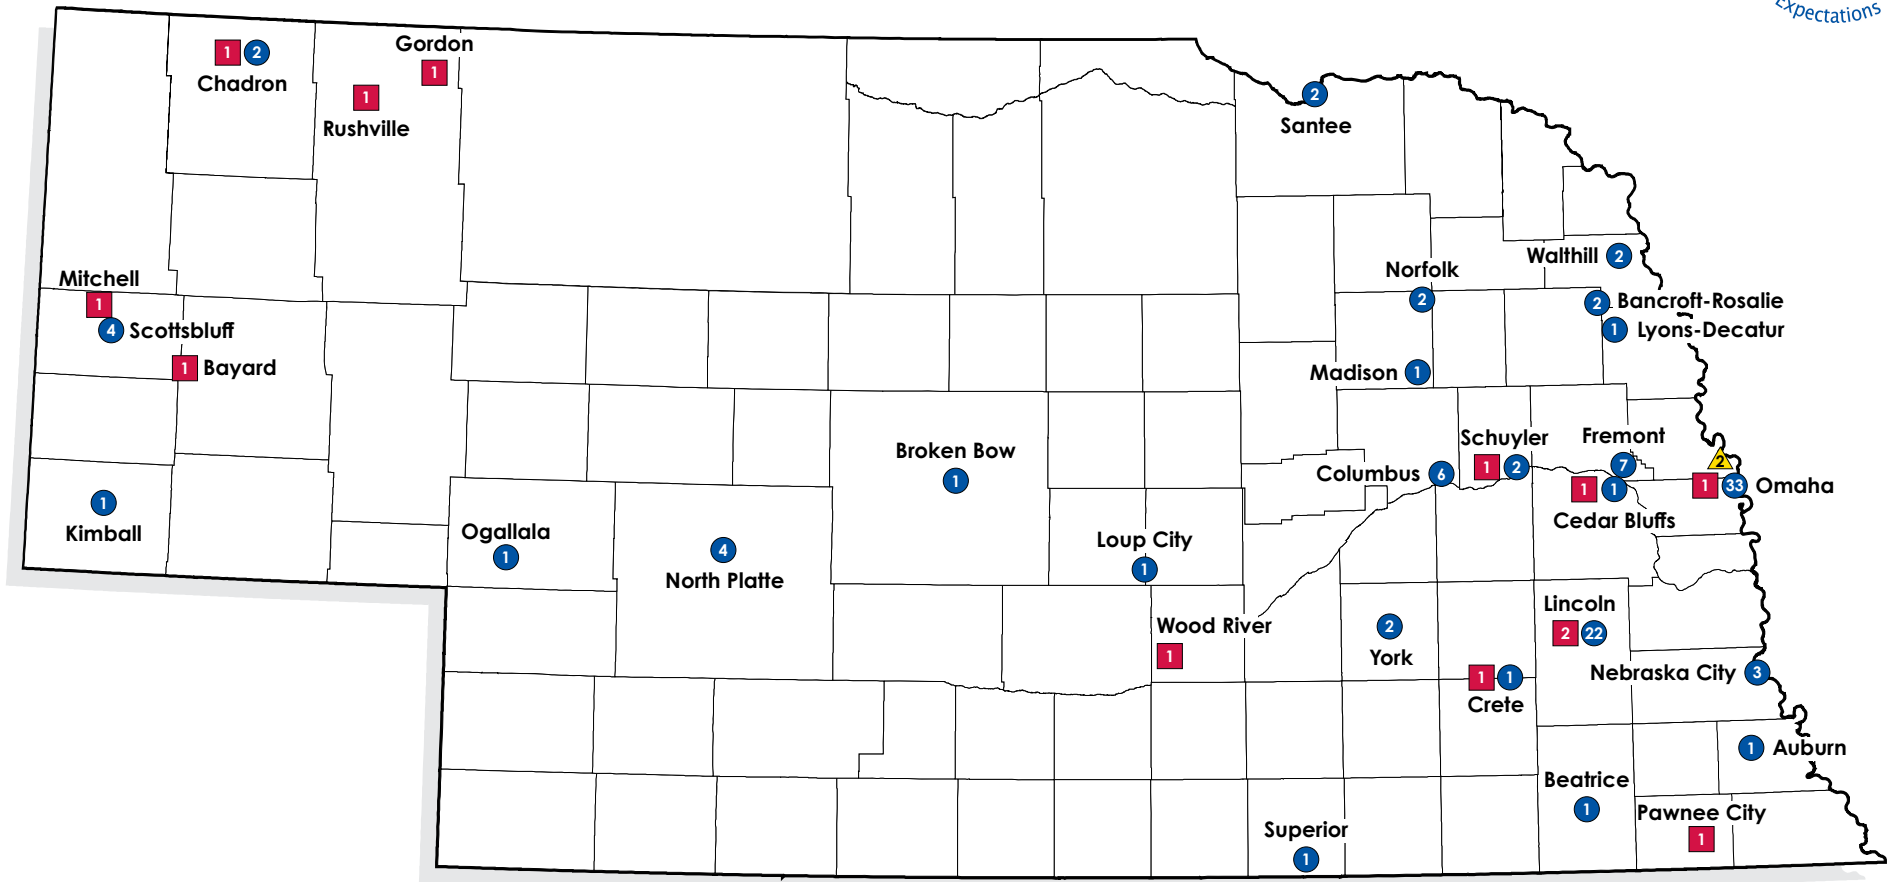

# Nebraska 21st Century Community Learning Centers 2025-2026 School Year

**#** Currently Funded by 21st CCLC First-Time Grant  
(Years 1-5)

**#** Currently Funded by 21st CCLC Continuation Grant  
(Years 6 and beyond prior to 7/1/2025)

**#** Currently Funded by 21st CCLC Renewability Grant  
(Years 6 and beyond as of 7/1/2025)

Number in symbol indicates the number of sites

NE 21st CCLC is transitioning to a new grant award structure. Beginning in 2025, awardees will receive an initial first-time grant. Those who meet specific qualifications may then apply for a renewability grant, which can extend their funding period – doubling the total duration and allowing for a maximum grant term of 10 years. Current grantees will be required to reapply through the competitive grant process when they reach the program year closest to a multiple of five (5). This approach will gradually transition all grantees into the new format over the next four years.