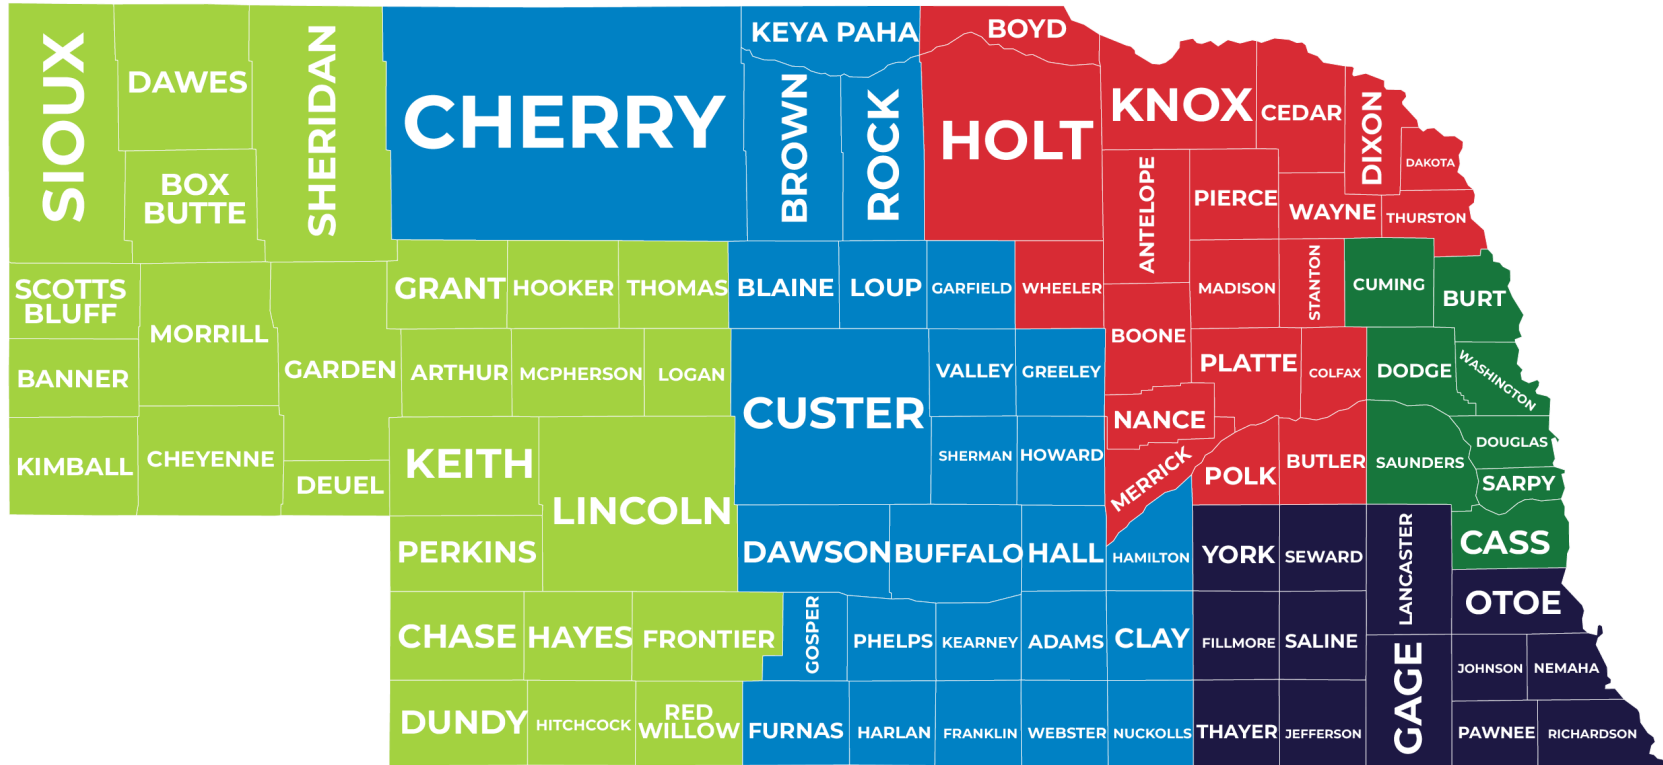

Nebraska's Early Learning Connection Coach Consultants

Panhandle ELC-CC
Sam Fisher
 sfisher@esu13.org
 ESUs 13, 15, 16
 Scottsbluff, NE 69361
 www.esu13.org

Central ELC-CC
Amy Sjolholm
 asjolholm@esu10.org
 ESUs 9, 10, 11, 17
 Kearney, NE 68848
 www.esu10.org

Northeast ELC-CC
Sara Ortiz
 sortiz@esu1.org
 ESUs 1, 7, 8
 Wakefield, NE 68784
 www.esu1.org

Southeast ELC-CC
Gina DeFreece
 gina.defreece@esu6.org
 ESUs 4, 5, 6, 18
 Milford, NE 68405
 www.esu6.org

Metro ELC-CC
Becky Morton
 bmorton@esu3.org
 ESUs 2, 3, 19
 LaVista, NE 68128
 www.esu3.org