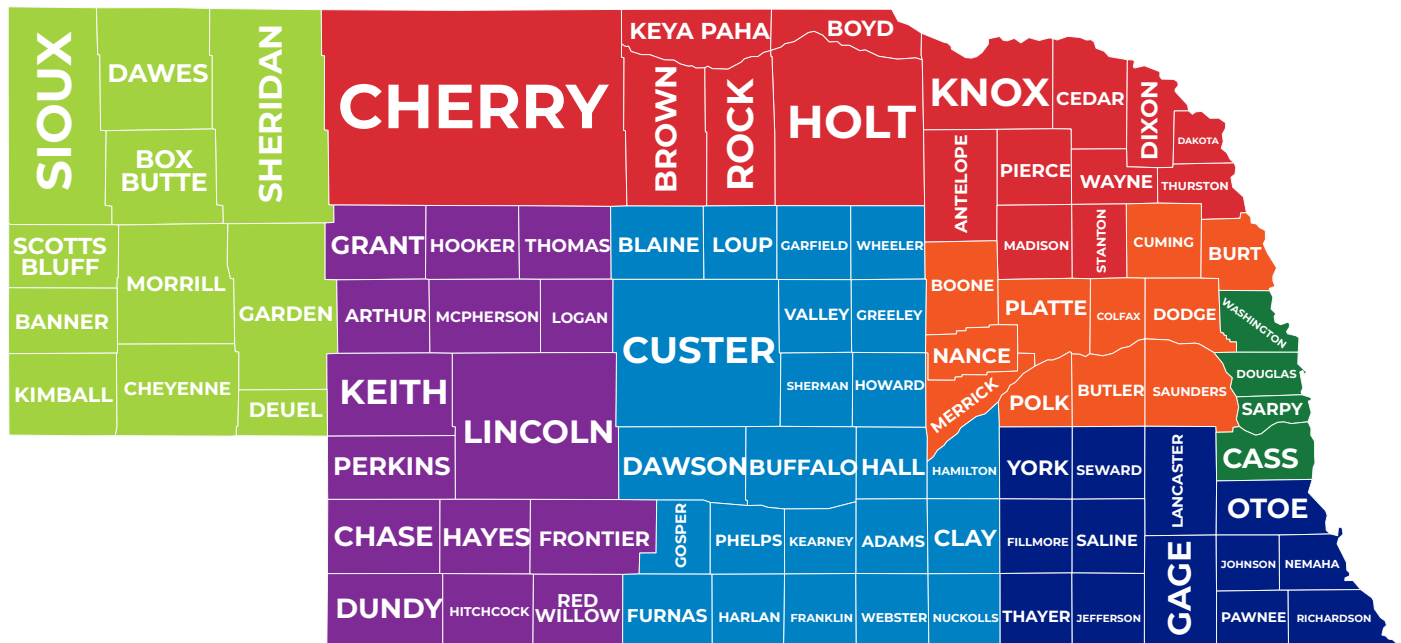

Nebraska's Early Learning Connection Professional Development Regions

Regional Contacts

Panhandle Region

Nora Robinson
Project Coordinator
308-254-4677
nrobinson@esu13.org
ESU 13 (Scottsbluff)

High Plains Partnership