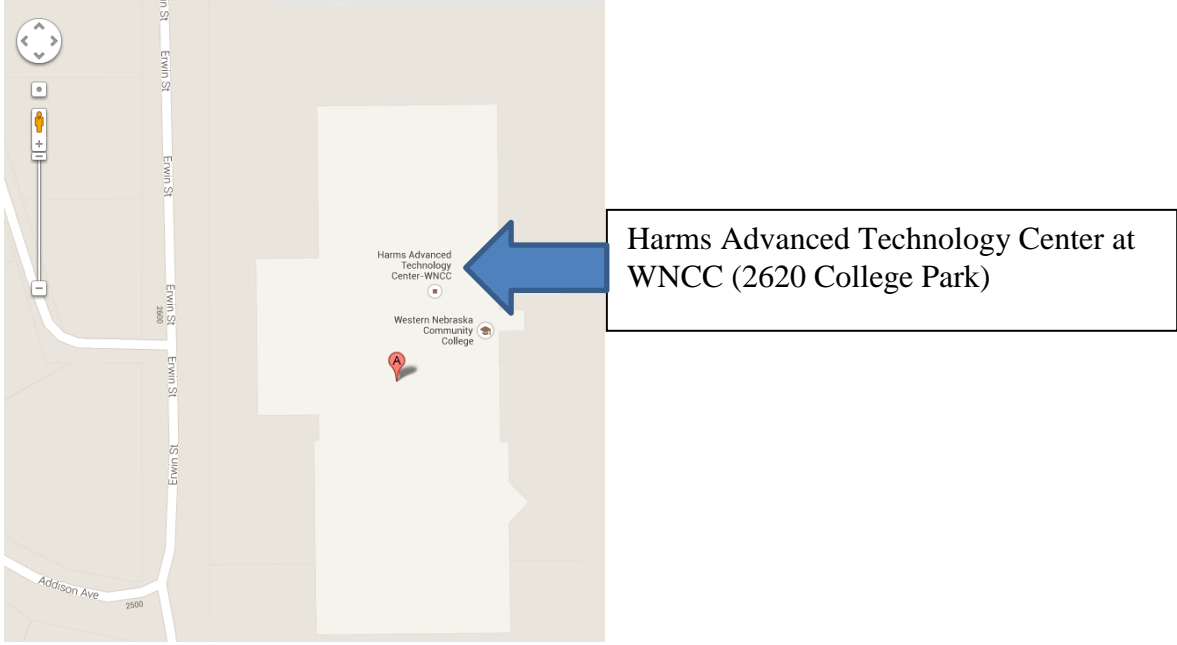

Scottsbluff WNC Campus

Harms Advanced Technology Center at WNC (2620 College Park)

Harms Technology Center